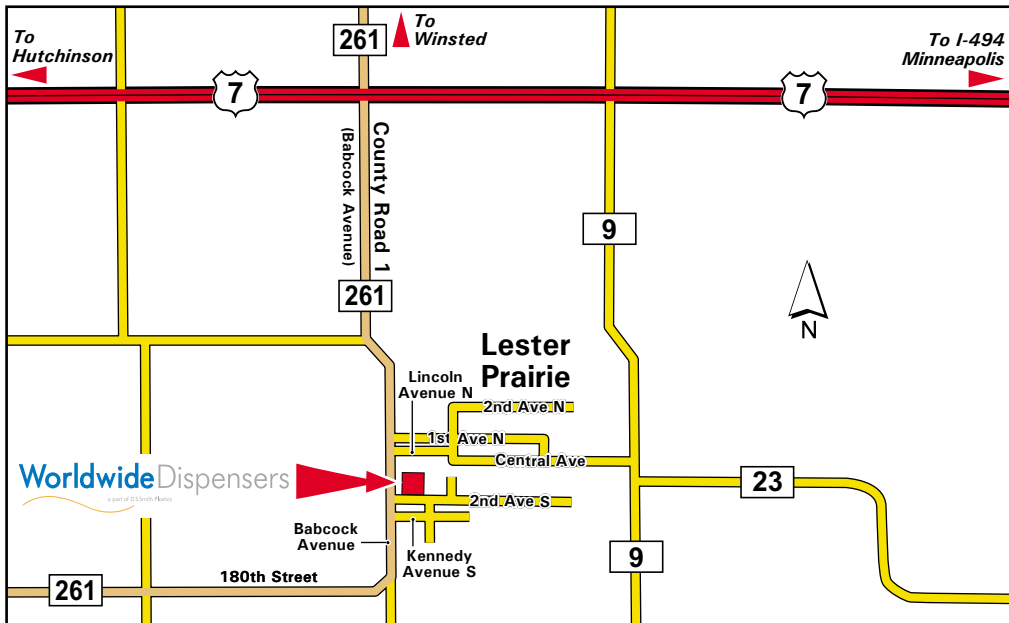

# How to find Worldwide Dispensers, Minnesota.

## By Car

### From Minneapolis

Leave I-494 at Exit 16 and join Highway 7 West towards Lester Prairie.  
 Remain on Highway 7 for 31 miles until the intersection with County Road 1.  
 Join County Road 1 South (left turn) towards Lester Prairie for 1.7 miles.  
 Turn left onto Second Avenue South.  
 Worldwide Dispensers is immediately on the left.

## Contact Details

**Worldwide Dispensers**  
 78 Second Avenue South  
 Lester Prairie  
 Minnesota 55354, USA.  
 Tel: +1 320 395 2553  
 Fax: +1 320 395 2656  
[www.worldwide-dispensers.com](http://www.worldwide-dispensers.com)