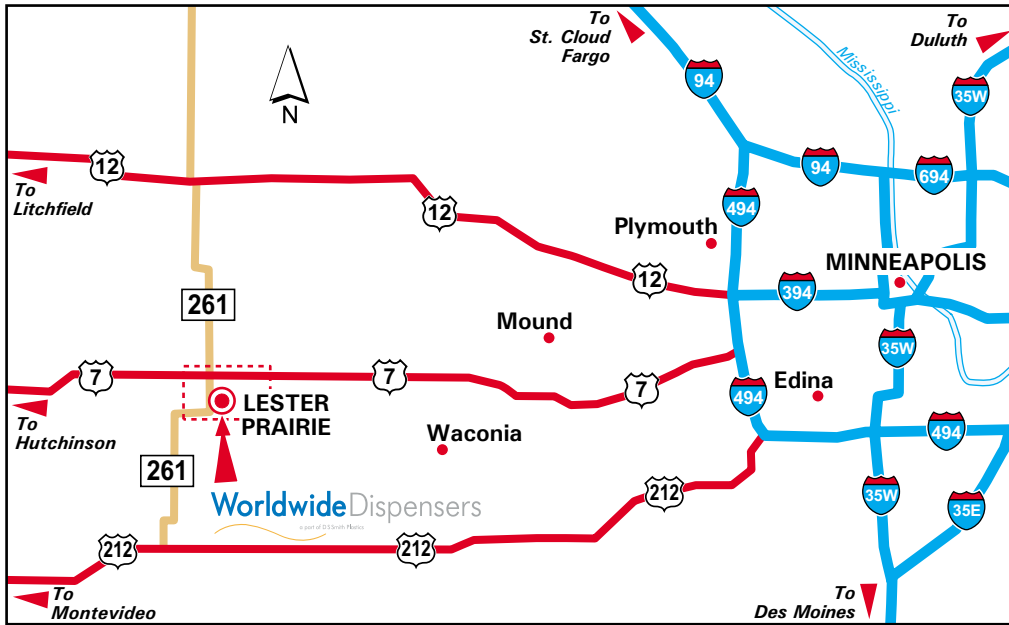

# How to find Worldwide Dispensers, Minnesota.

## By Car

### From Minneapolis

Leave I-494 at Exit 16 and join Highway 7 West towards Lester Prairie.  
 Remain on Highway 7 for 31 miles until the intersection with County Road 1.  
 Join County Road 1 South (left turn) towards Lester Prairie for 1.7 miles.  
 Turn left onto Second Avenue South.  
 Worldwide Dispensers is immediately on the left.

## Contact Details

**Worldwide Dispensers**  
 78 Second Avenue South  
 Lester Prairie  
 Minnesota 55354, USA.  
 Tel: +1 320 395 2553  
 Fax: +1 320 395 2656  
[www.worldwide-dispensers.com](http://www.worldwide-dispensers.com)